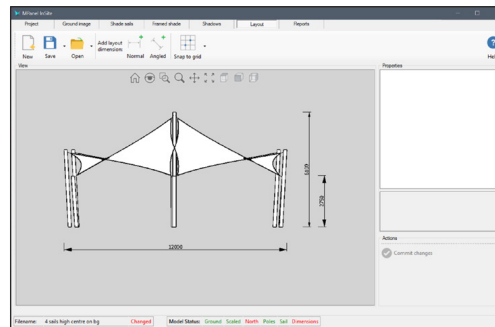

Enter project information such as client data, project number, units of measure and designer name. InSite will utilize this information in your customers reports.

Use a simple grid background or import a pdf drawing or aerial image of the site. You can use a digital image file, a pdf, dxf, or image straight from your clipboard.

Add poles, walls, then add sails or shade structures. Simple editing allows you to merge sails, move poles and change heights and change colour.

Move poles and change heights to achieve the project shadow specifications for any date and time.

Layout provides a simple CAD style view of the model from different views and then add dimensions for your client reports

Produce reports for clients and installers including visualisation, layout, shadows, pole setout & lean direction, and fabrication.