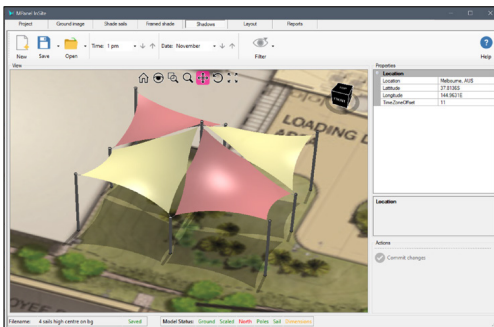

Add poles, walls, then add sails or shade structures. Simple editing allows you to merge sails, move poles and change heights and change colour.

Move poles and change heights to achieve the project shadow specifications for any date and time.

Layout provides a simple CAD style view of the model from different views and then add dimensions for your client reports

Produce reports for clients and installers including visualisation, layout, shadows, pole setout & lean direction, and fabrication.