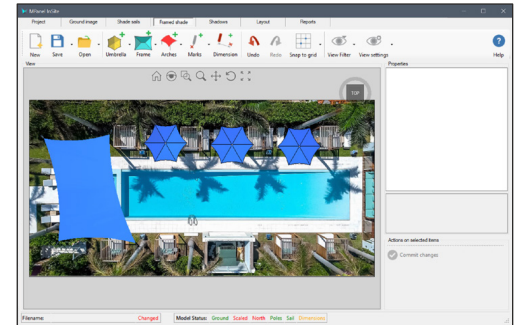

About InSite

MPanel InSite is a world first shade sail design suite giving your sales team the ability to create powerful shade proposals in "real time", on site, in "3D", and all in just minutes.

A powerful, yet easy to use wizard interface guides the user through each aspect of designing a custom shade solution. Simply follow the step-by-step tabs to develop your project. Add sails, umbrellas, framed shades, car park covers and barrel vaults. All of this without any CAD system or drafting experience required and all in 3D with shadows and in minutes.

Enter project information such as client data, project number, units of measure and designer name. InSite will utilize this information in your customers reports.

Use a simple grid background or import a pdf drawing or aerial image of the site. You can use a digital image file, a pdf, dxf, or image straight from your clipboard.

Add poles, walls, then add sails or shade structures. Simple editing allows you to merge sails, move poles and change heights and change colour.

Move poles and change heights to achieve the project shadow specifications for any date and time.

Layout provides a simple CAD style view of the model from different views and then add dimensions for your client reports

Produce reports for clients and installers including visualisation, layout, shadows, pole setout & lean direction, and fabrication.