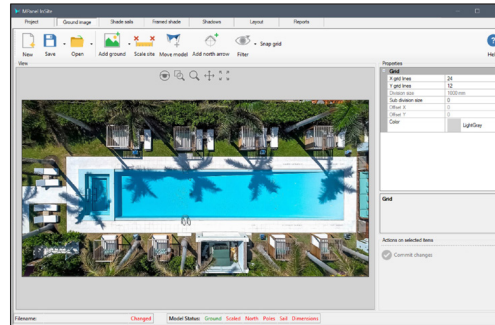

Use a simple grid background or import a pdf drawing or aerial image of the site. You can use a digital image file, a pdf, dxf, or image straight from your clipboard.