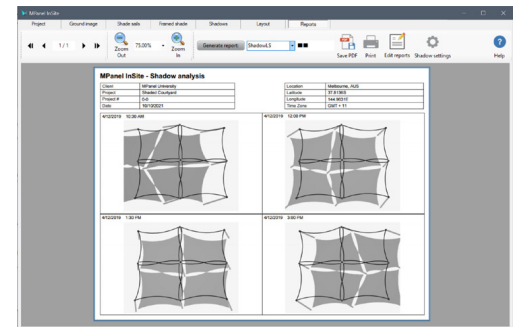

Enter project information such as client data, project number, units of measure and designer name. InSite will utilize this information in your customers reports.

Use a simple grid background or import a pdf drawing or aerial image of the site. You can use a digital image file, a pdf, dxf, or image straight from your clipboard.

Add poles, walls, then add sails or shade structures. Simple editing allows you to merge sails, move poles and change heights and change colour.

Move poles and change heights to achieve the project shadow specifications for any date and time.

Layout provides a simple CAD style view of the model from different views and then add dimensions for your client reports

Produce reports for clients and installers including visualisation, layout, shadows, pole setout & lean direction, and fabrication.